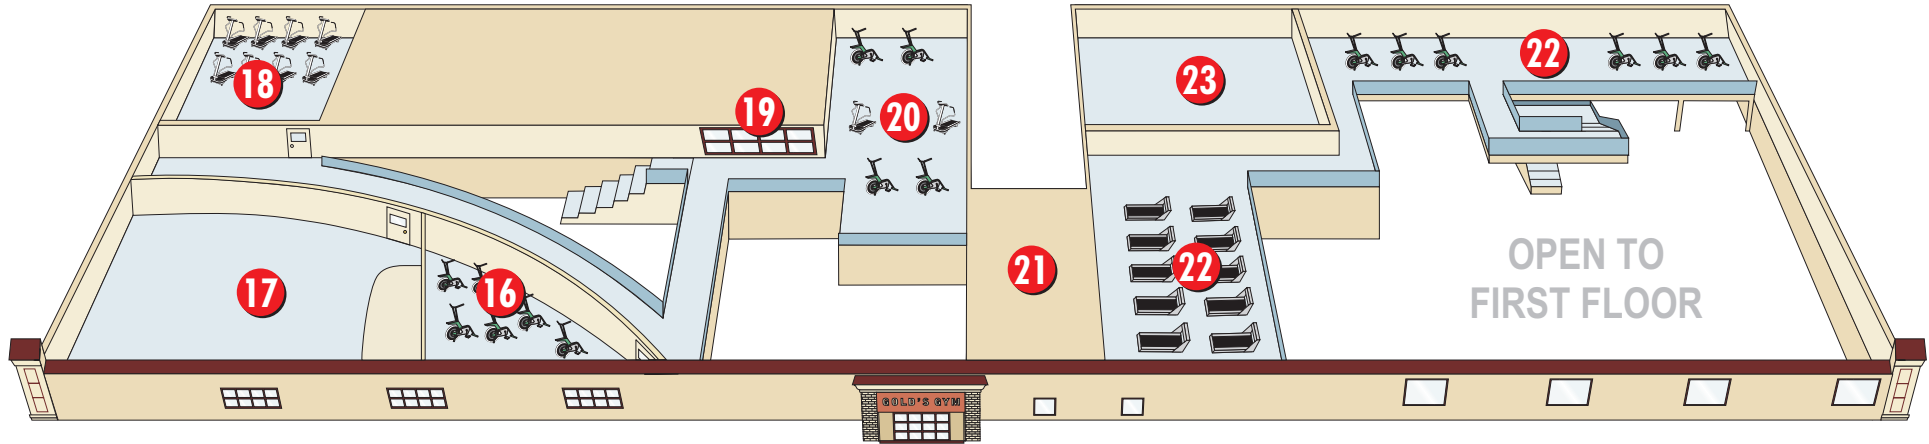

GOLD'S GYM LOCATOR MAP

Second Floor

First Floor

- | | | |
|--------------------------------|--------------------------------|----------------------------------|
| 1 Reception Desk | 9 R-Women's Lounge | 17 R-Group Exercise |
| 2 Snack Bar | 10 Hot Tub | 18 R-Cardio Cinema |
| 3 Kids's Care Area | 11 Swimming Pool | 19 Window/View to Nursery |
| 4 Children's Playscape | 12 Offices | 20 R-Workout Machines |
| 5 R-Workout Area | 13 Men's Locker Room | 21 Offices |
| 6 R-Women's Locker Room | 14 Women's Locker Room | 22 Cardio Machines |
| 7 R-Men's Locker Room | 15 Workout/Free Weights | 23 Group Exercise |
| 8 R-Women's Workout | 16 R-Spinning Classroom | |

R=Retreat Members Only